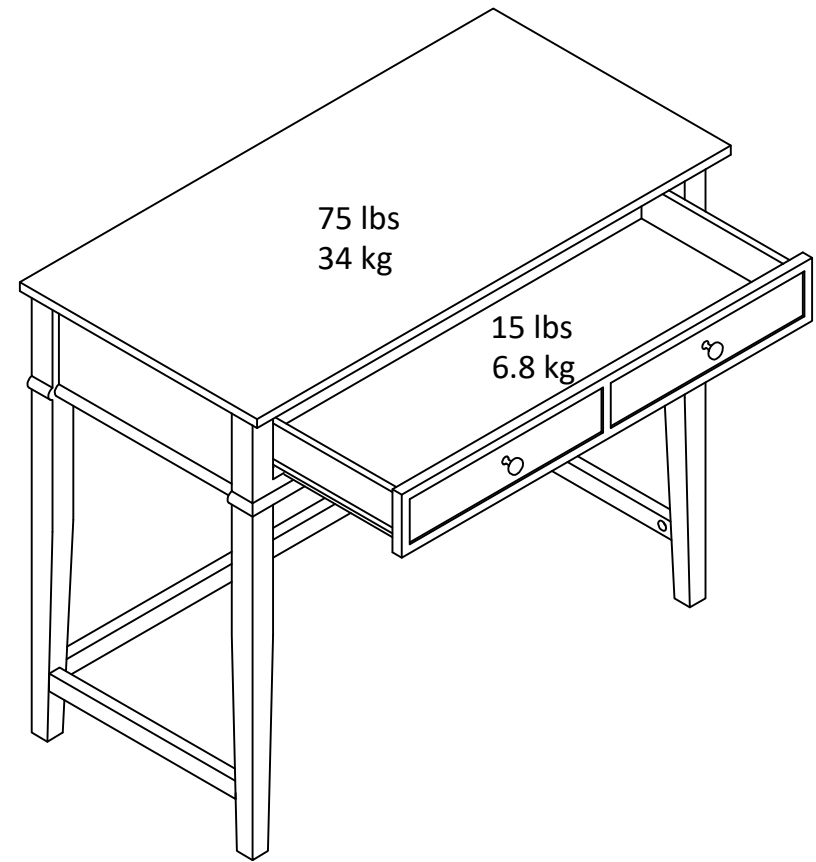

# 7919xxxCOM-Franklin Writing Desk

Finish: White-Black-Gray

Wood breakdown: 95%  
Total storage: 11 cubic feet

Overall Product Size:  
35.90"W x 18.00"D x 30.00"H  
91.2cm W x 45.8cm D x 76cm H

Maximum Weight Capacities  
Unit Weight: xx lbs. (xx Kgs)