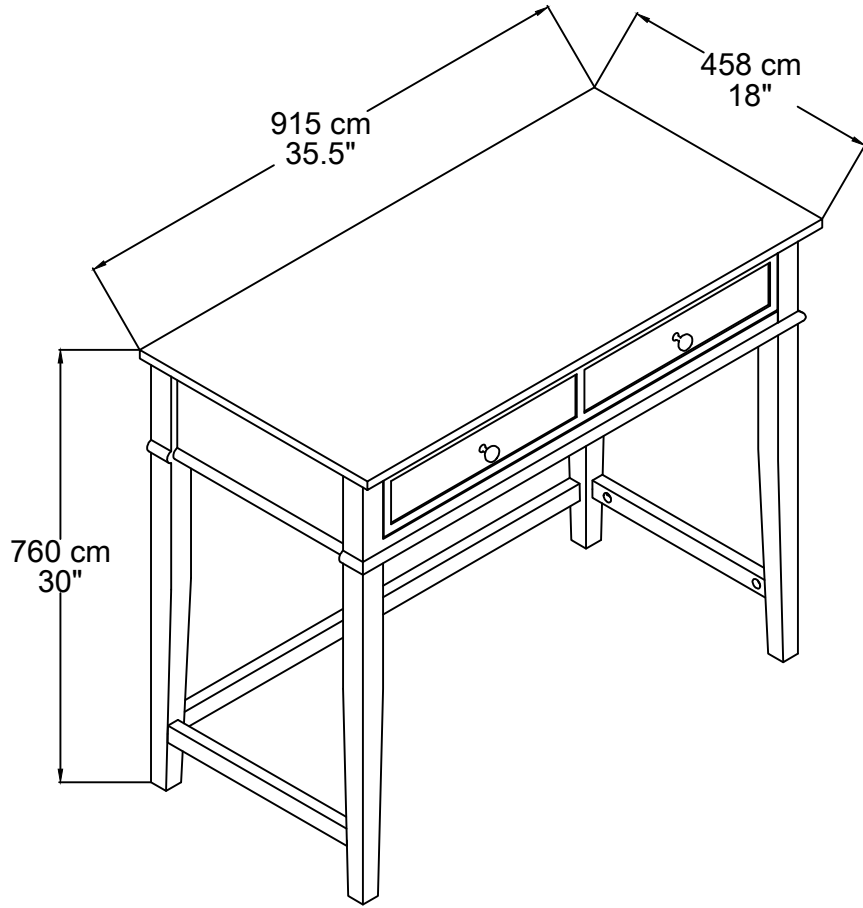

# 7919xxxCOM-Franklin Writing Desk

Finish: White-Black-Gray

Wood breakdown: 95%  
Total storage: 11 cubic feet

Overall Product Size:  
35.90"W x 18.00"D x 30.00"H  
91.2cm W x 45.8cm D x 76cm H

Maximum Weight Capacities  
Unit Weight: xx lbs. (xx Kgs)